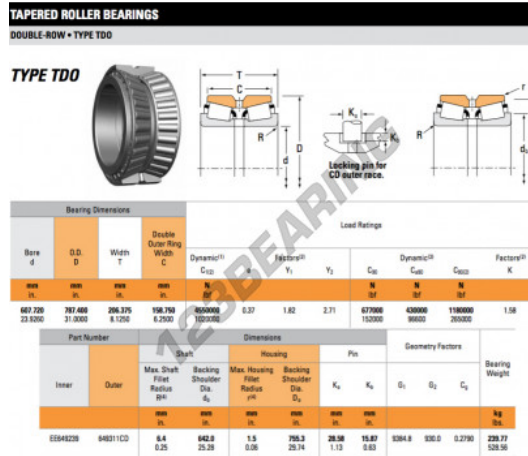

Tapered roller bearing EE649239-649311CD-TIMKEN - EE649239-649311CD-TIMKEN

<https://www.123bearing.eu/bearing-housing/roller-bearing/tapered/ee649239-649311cd-timken>

PRODUCT FEATURES

Brand	TIMKEN
N° Ean13	3663952366814
Inside diameter	607.72 mm
Outside diameter	878.4 mm
Thickness	206.375 mm
Packaging	1