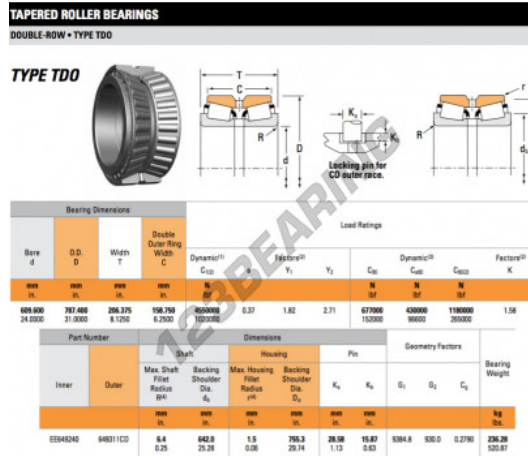

# Tapered roller bearing EE649240-649311CD-TIMKEN - EE649240-649311CD-TIMKEN

<https://www.123bearing.eu/bearing-housing/roller-bearing/tapered/ee649240-649311cd-timken>

## PRODUCT FEATURES

Brand	TIMKEN
N° Ean13	3663952366845
Inside diameter	609.6 mm
Outside diameter	787.4 mm
Thickness	206.375 mm
Packaging	1

[contact@123bearing.eu](mailto:contact@123bearing.eu)

+33 359 36 04 90