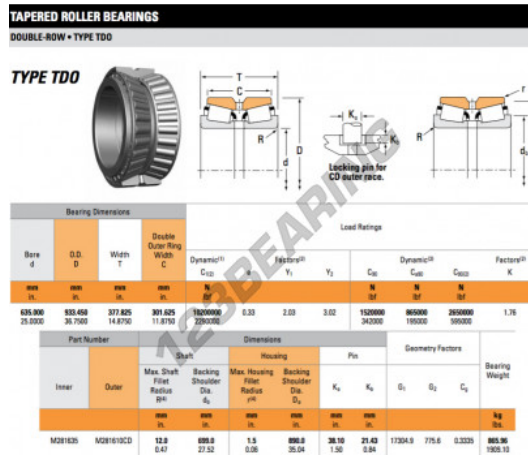

# Tapered roller bearing M281635-M281610CD-TIMKEN - M281635-M281610CD-TIMKEN

<https://www.123bearing.eu/bearing-housing/roller-bearing/tapered/m281635-m281610cd-timken>

## PRODUCT FEATURES

Brand	TIMKEN
N° Ean13	3663952366883
Inside diameter	635 mm
Outside diameter	933.45 mm
Thickness	377.825 mm
Packaging	1

[contact@123bearing.eu](mailto:contact@123bearing.eu)

+33 359 36 04 90