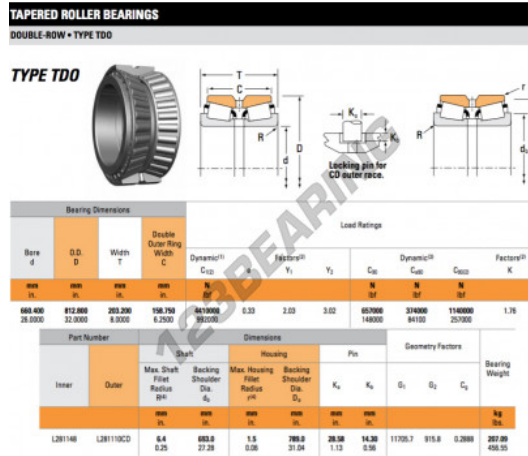

Tapered roller bearing L281148-L281110CD-TIMKEN - L281148-L281110CD-TIMKEN

<https://www.123bearing.eu/bearing-housing/roller-bearing/tapered/l281148-l281110cd-timken>

PRODUCT FEATURES

Brand	TIMKEN
N° Ean13	3663952366951
Inside diameter	660.4 mm
Outside diameter	812.8 mm
Thickness	203.2 mm
Packaging	1