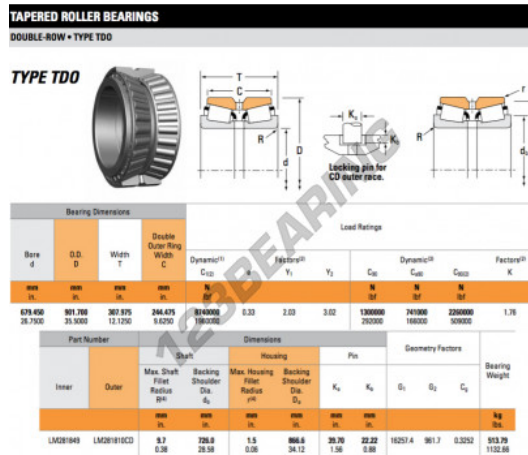

# Tapered roller bearing LM281849-LM281810CD-TIMKEN - LM281849-LM281810CD-TIMKEN

<https://www.123bearing.eu/bearing-housing/roller-bearing/tapered/lm281849-lm281810cd-timken>

## PRODUCT FEATURES

Brand	TIMKEN
N° Ean13	3663952366975
Inside diameter	679.45 mm
Outside diameter	901.7 mm
Thickness	307.975 mm
Packaging	1

[contact@123bearing.eu](mailto:contact@123bearing.eu)

+33 359 36 04 90