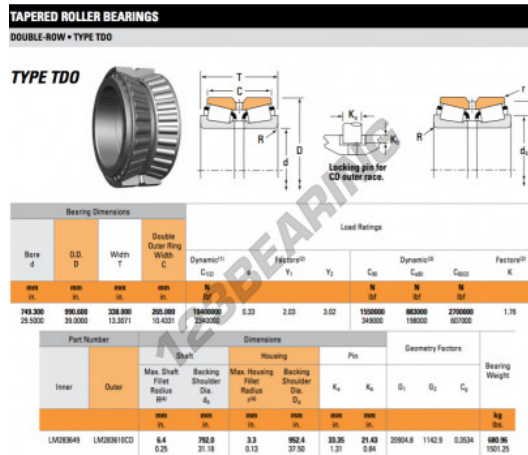

Tapered roller bearing LM283649-LM283610CD-TIMKEN - LM283649-LM283610CD-TIMKEN

<https://www.123bearing.eu/bearing-housing/roller-bearing/tapered/lm283649-lm283610cd-timken>

PRODUCT FEATURES

Brand	TIMKEN
N° Ean13	3663952367064
Inside diameter	749.3 mm
Outside diameter	990.6 mm
Thickness	338 mm
Packaging	1