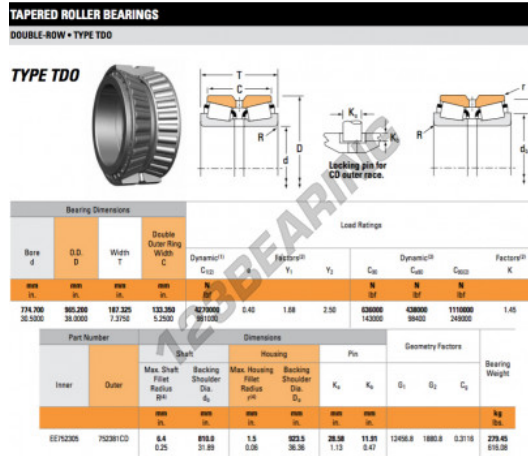

# Tapered roller bearing EE752305-752381CD-TIMKEN - EE752305-752381CD-TIMKEN

<https://www.123bearing.eu/bearing-housing/roller-bearing/tapered/ee752305-752381cd-timken>

## PRODUCT FEATURES

Brand	TIMKEN
N° Ean13	3663952367095
Inside diameter	774.7 mm
Inside diameter	30 1/2" inch
Outside diameter	965.2 mm
Outside diameter	38" inch
Thickness	187.325 mm
Thickness	7 3/8" inch
Packaging	1