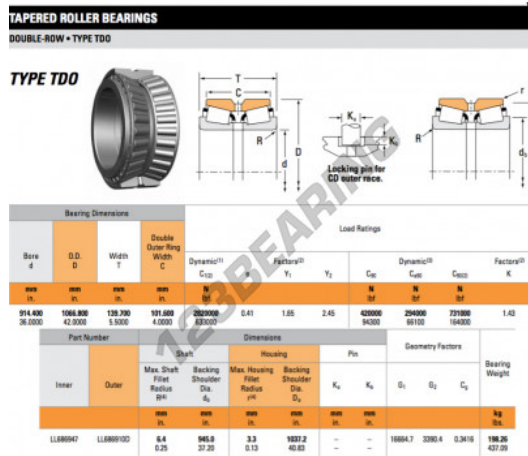

Tapered roller bearing LL686947-LL686910D-TIMKEN - LL686947-LL686910D-TIMKEN

<https://www.123bearing.eu/bearing-housing/roller-bearing/tapered/ll686947-ll686910d-timken>

PRODUCT FEATURES

| | |
|------------------|---------------|
| Brand | TIMKEN |
| N° Ean13 | 3663952367163 |
| Inside diameter | 914.4 mm |
| Outside diameter | 1066.8 mm |
| Thickness | 139.7 mm |
| Weight | 198260 g |
| Packaging | 1 |