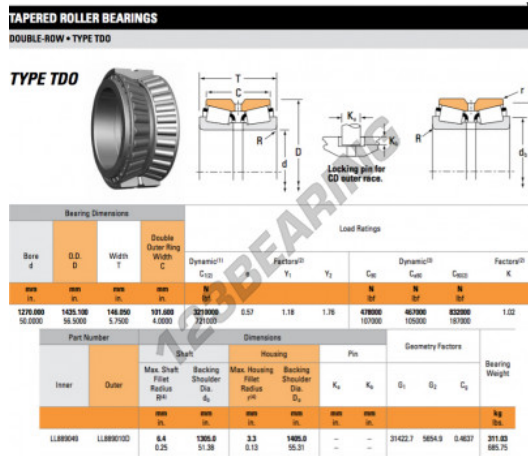

Tapered roller bearing LL889049-LL889010D-TIMKEN - LL889049-LL889010D-TIMKEN

<https://www.123bearing.eu/bearing-housing/roller-bearing/tapered/ll889049-ll889010d-timken>

PRODUCT FEATURES

Brand	TIMKEN
N° Ean13	3663952367194
Inside diameter	1270 mm
Outside diameter	1435.1 mm
Thickness	146.05 mm
Packaging	1