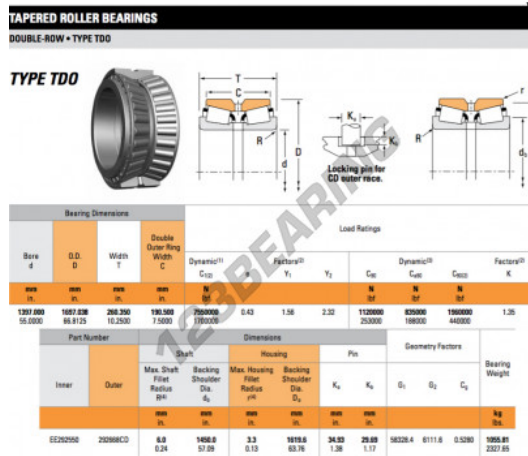

# Tapered roller bearing EE292550-292668CD-TIMKEN - EE292550-292668CD-TIMKEN

<https://www.123bearing.eu/bearing-housing/roller-bearing/tapered/ee292550-292668cd-timken>

## PRODUCT FEATURES

Brand	TIMKEN
N° Ean13	3663952367224
Inside diameter	1397 mm
Inside diameter	55" inch
Outside diameter	1697.038 mm
Outside diameter	66 13/16" inch
Thickness	260.35 mm
Thickness	10 1/4" inch
Weight	1055810 g
Packaging	1