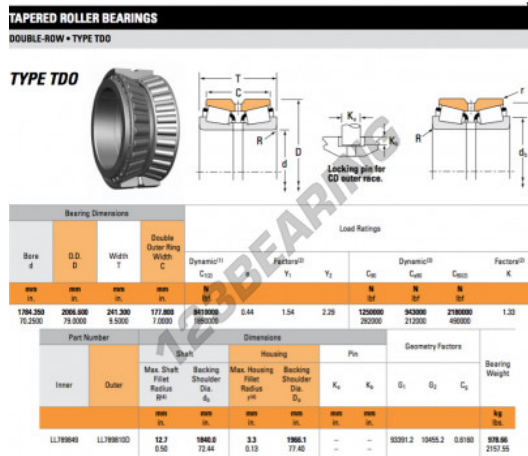

# Tapered roller bearing LL789849-LL789810D-TIMKEN - LL789849-LL789810D-TIMKEN

<https://www.123bearing.eu/bearing-housing/roller-bearing/tapered/ll789849-ll789810d-timken>

## PRODUCT FEATURES

Brand	TIMKEN
N° Ean13	3663952367231
Inside diameter	1784.35 mm
Outside diameter	2006.6 mm
Thickness	241.3 mm
Packaging	1

[contact@123bearing.eu](mailto:contact@123bearing.eu)

+33 359 36 04 90