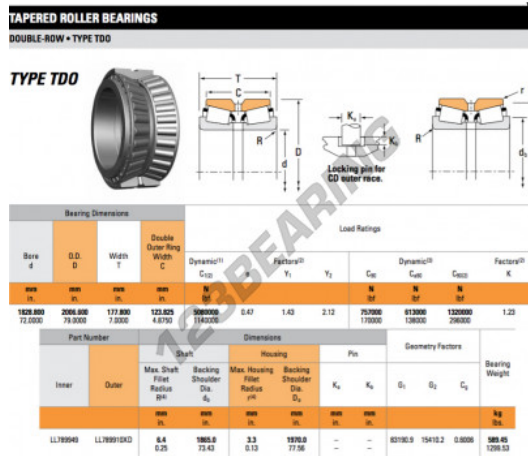

Tapered roller bearing LL789949-LL789910XD-TIMKEN - LL789949-LL789910XD-TIMKEN

<https://www.123bearing.eu/bearing-housing/roller-bearing/tapered/ll789949-ll789910xd-timken>

PRODUCT FEATURES

Brand	TIMKEN
N° Ean13	3663952367248
Inside diameter	1828.8 mm
Outside diameter	2006.6 mm
Thickness	177.8 mm
Packaging	1