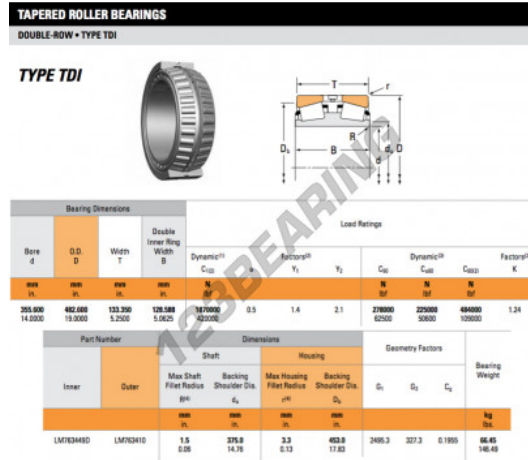

Tapered roller bearing LM763449D-LM763410-TIMKEN - LM763449D-LM763410-TIMKEN

<https://www.123bearing.eu/bearing-housing/roller-bearing/tapered/lm763449d-lm763410-timken>

PRODUCT FEATURES

Brand	TIMKEN
N° Ean13	3663952370743
Inside diameter	355.6 mm
Inside diameter	14" inch
Outside diameter	482.6 mm
Outside diameter	19" inch
Thickness	133.35 mm
Thickness	5 1/4" inch
Packaging	1