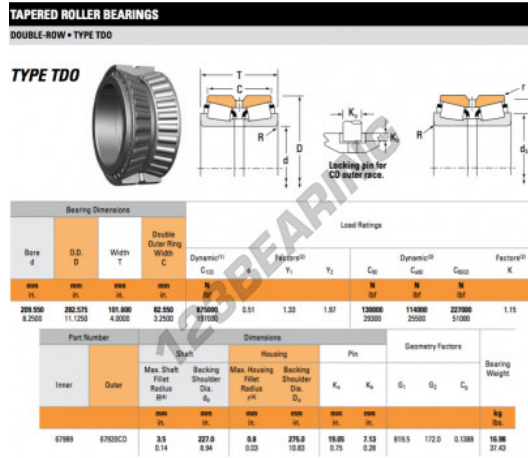

# Tapered roller bearing 67989-67920CD-TIMKEN - 67989-67920CD-TIMKEN

<https://www.123bearing.eu/bearing-housing/roller-bearing/tapered/67989-67920cd-timken>

## PRODUCT FEATURES

Brand	TIMKEN
N° Ean13	3663952371405
Inside diameter	209.55 mm
Outside diameter	282.575 mm
Thickness	101.6 mm
Packaging	1

[contact@123bearing.eu](mailto:contact@123bearing.eu)

+33 359 36 04 90