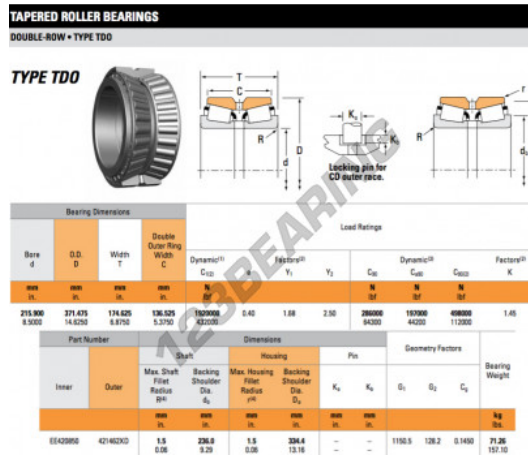

Tapered roller bearing EE420850-421462XD-TIMKEN - EE420850-421462XD-TIMKEN

<https://www.123bearing.eu/bearing-housing/roller-bearing/tapered/ee420850-421462xd-timken>

PRODUCT FEATURES

| | |
|------------------|---------------|
| Brand | TIMKEN |
| N° Ean13 | 3663952371924 |
| Inside diameter | 215.9 mm |
| Outside diameter | 371.475 mm |
| Thickness | 174.625 mm |
| Weight | 71220 g |
| Packaging | 1 |
| Standard | No standard |