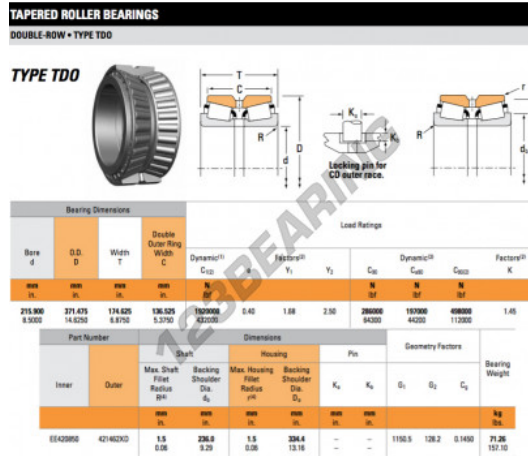

# Tapered roller bearing EE420850-421462XD-TIMKEN - EE420850-421462XD-TIMKEN

<https://www.123bearing.eu/bearing-housing/roller-bearing/tapered/ee420850-421462xd-timken>

## PRODUCT FEATURES

Brand	TIMKEN
N° Ean13	3663952371924
Inside diameter	215.9 mm
Outside diameter	371.475 mm
Thickness	174.625 mm
Weight	71220 g
Packaging	1
Standard	No standard

[contact@123bearing.eu](mailto:contact@123bearing.eu)