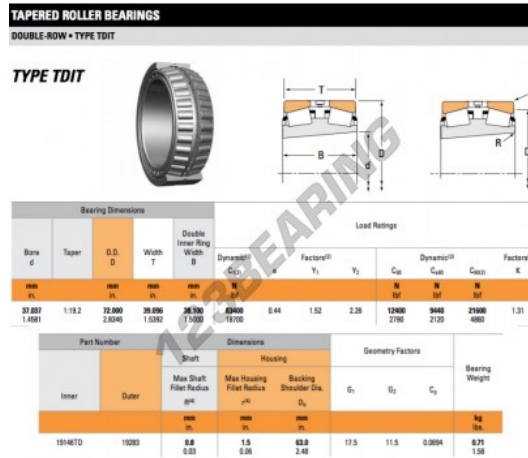

# Tapered roller bearing

## 19146TD-19283-TIMKEN - 19146TD-19283-TIMKEN

https://www.123bearing.eu/bearing-housing/roller-bearing/tapered/19146td-19283-timken

## PRODUCT FEATURES

Brand	TIMKEN
N° Ean13	3663952373256
Inside diameter	37.037 mm
Outside diameter	72 mm
Thickness	39.096 mm
Packaging	1

[contact@123bearing.eu](mailto:contact@123bearing.eu)

+33 359 36 04 90