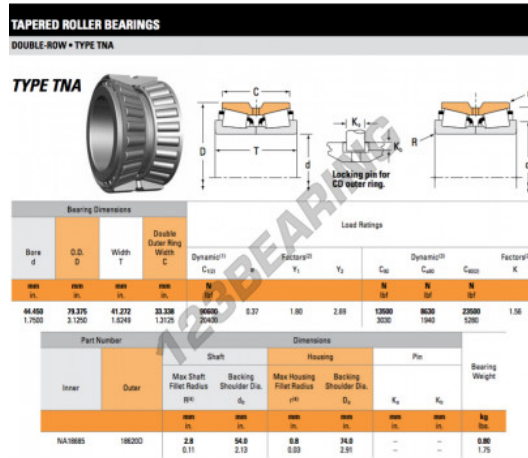

Tapered roller bearing NA18685-18620D-TIMKEN - NA18685-18620D-TIMKEN

<https://www.123bearing.eu/bearing-housing/roller-bearing/tapered/na18685-18620d-timken>

PRODUCT FEATURES

| | |
|------------------|---------------|
| Brand | TIMKEN |
| N° Ean13 | 3663952373805 |
| Inside diameter | 44.45 mm |
| Outside diameter | 79.375 mm |
| Thickness | 41.272 mm |
| Packaging | 1 |