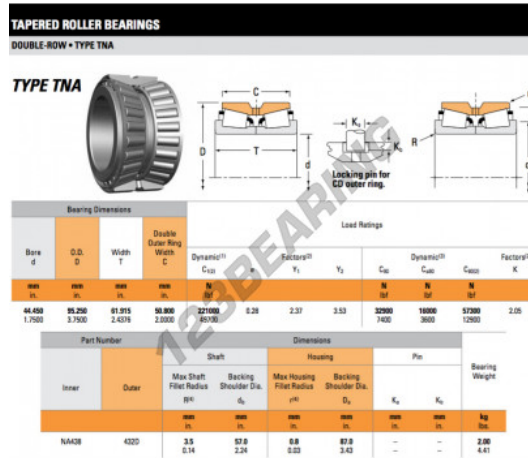

Tapered roller bearing NA438-432D-TIMKEN - NA438-432D-TIMKEN

<https://www.123bearing.eu/bearing-housing/roller-bearing/tapered/na438-432d-timken>

PRODUCT FEATURES

Brand	TIMKEN
N° Ean13	3663952373812
Inside diameter	44.45 mm
Outside diameter	95.25 mm
Thickness	61.915 mm
Packaging	1