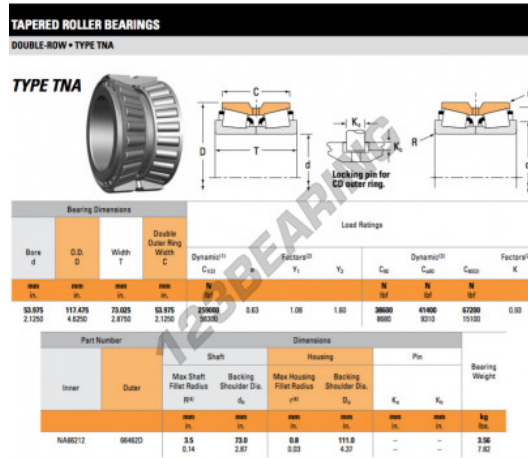

Tapered roller bearing NA66212-66462D-TIMKEN - NA66212-66462D-TIMKEN

<https://www.123bearing.eu/bearing-housing/roller-bearing/tapered/na66212-66462d-timken>

PRODUCT FEATURES

Brand	TIMKEN
N° Ean13	3663952373898
Inside diameter	53.975 mm
Outside diameter	117.475 mm
Thickness	73.025 mm
Packaging	1