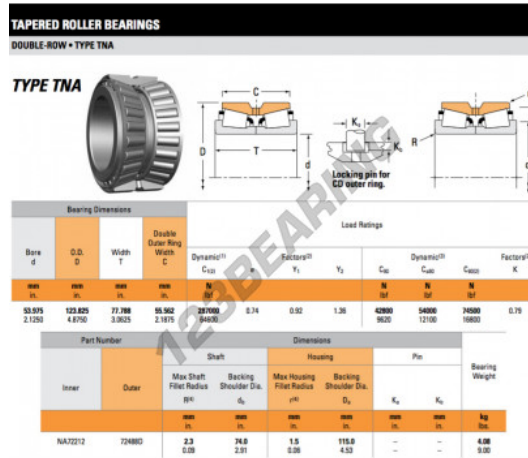

Tapered roller bearing NA72212-72488D-TIMKEN - NA72212-72488D-TIMKEN

<https://www.123bearing.eu/bearing-housing/roller-bearing/tapered/na72212-72488d-timken>

PRODUCT FEATURES

Brand	TIMKEN
N° Ean13	3663952373904
Inside diameter	53.975 mm
Inside diameter	2 1/8" inch
Outside diameter	123.825 mm
Outside diameter	4 7/8" inch
Thickness	77.788 mm
Thickness	3 1/16" inch
Packaging	1