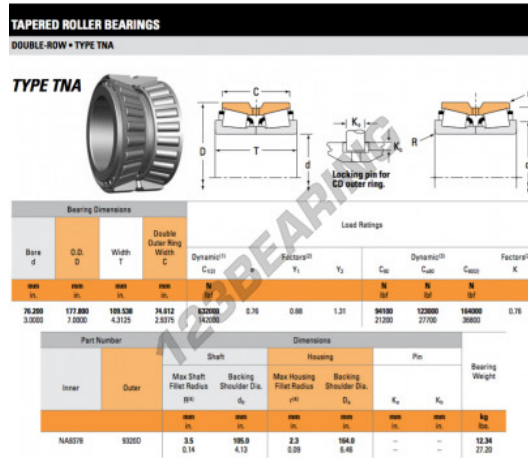

Tapered roller bearing NA9378-9320D-TIMKEN - NA9378-9320D-TIMKEN

<https://www.123bearing.eu/bearing-housing/roller-bearing/tapered/na9378-9320d-timken>

PRODUCT FEATURES

Brand	TIMKEN
N° Ean13	3663952374031
Inside diameter	76.2 mm
Outside diameter	177.8 mm
Thickness	109.538 mm
Packaging	1