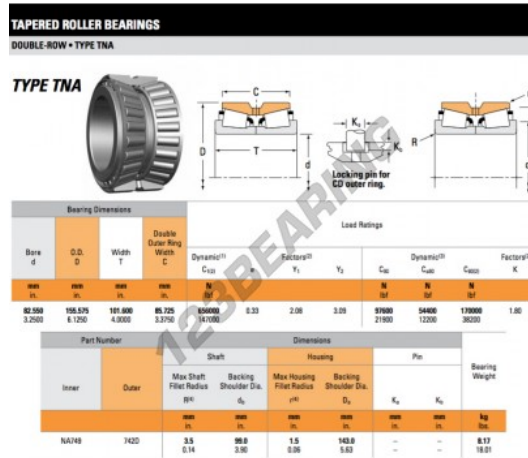

Tapered roller bearing NA749-742D-TIMKEN - NA749-742D-TIMKEN

<https://www.123bearing.eu/bearing-housing/roller-bearing/tapered/na749-742d-timken>

PRODUCT FEATURES

Brand	TIMKEN
N° Ean13	3663952374055
Inside diameter	82.55 mm
Outside diameter	155.575 mm
Thickness	101.6 mm
Packaging	1