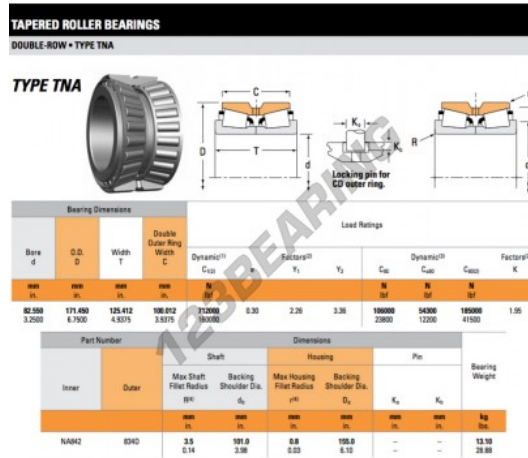

Tapered roller bearing NA842-834D-TIMKEN - NA842-834D-TIMKEN

<https://www.123bearing.eu/bearing-housing/roller-bearing/tapered/na842-834d-timken>

PRODUCT FEATURES

Brand	TIMKEN
N° Ean13	3663952374062
Inside diameter	82.55 mm
Outside diameter	171.45 mm
Thickness	125.412 mm
Packaging	1