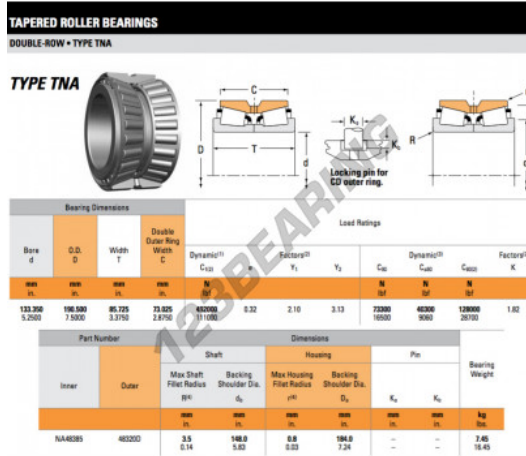

Tapered roller bearing NA48385-48320D-TIMKEN - NA48385-48320D-TIMKEN

https://www.123bearing.eu/bearing-housing/roller-bearing/tapered/na48385-48320d-timken

PRODUCT FEATURES

Brand	TIMKEN
N° Ean13	3663952374239
Inside diameter	133.35 mm
Outside diameter	190.5 mm
Thickness	85.725 mm
Packaging	1