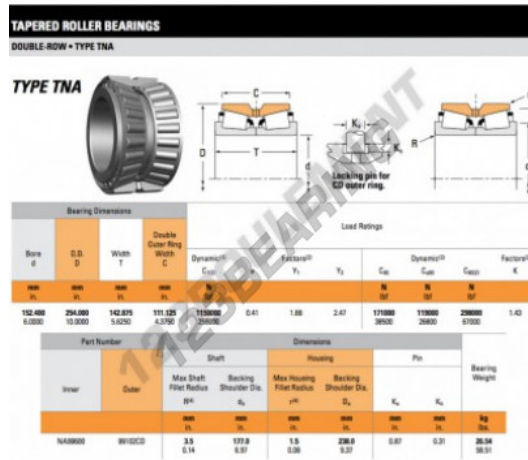

Tapered roller bearing NA99600-99102CD-TIMKEN - NA99600-99102CD-TIMKEN

<https://www.123bearing.eu/bearing-housing/roller-bearing/tapered/na99600-99102cd-timken>

PRODUCT FEATURES

Brand	TIMKEN
N° Ean13	3663952374307
Inside diameter	152.4 mm
Outside diameter	254 mm
Thickness	142.875 mm
Weight	26540 g
Packaging	-