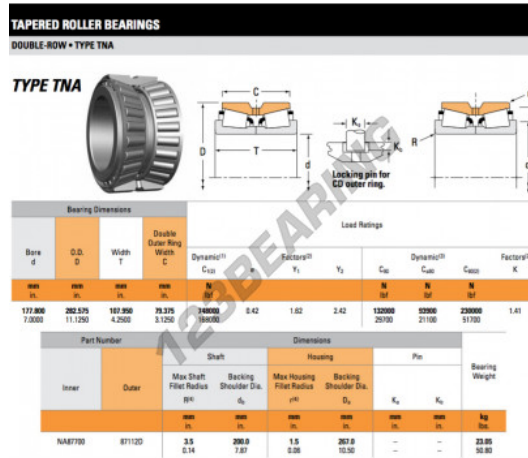

Tapered roller bearing NA87700-87112D-TIMKEN - NA87700-87112D-TIMKEN

<https://www.123bearing.eu/bearing-housing/roller-bearing/tapered/na87700-87112d-timken>

PRODUCT FEATURES

Brand	TIMKEN
N° Ean13	3663952374321
Inside diameter	177.8 mm
Outside diameter	282.575 mm
Thickness	107.95 mm
Packaging	1