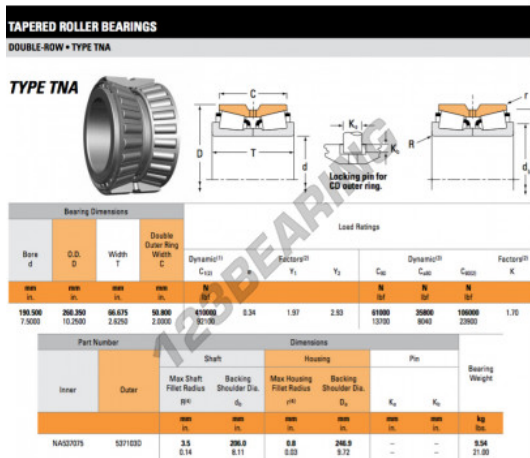

Tapered roller bearing NA537075-537103D-TIMKEN - NA537075-537103D-TIMKEN

<https://www.123bearing.eu/bearing-housing/roller-bearing/tapered/na537075-537103d-timken>

PRODUCT FEATURES

Brand	TIMKEN
N° Ean13	3663952374369
Inside diameter	190.5 mm
Inside diameter	7 1/2" inch
Outside diameter	260.35 mm
Outside diameter	10 1/4" inch
Thickness	66.675 mm
Thickness	2 5/8" inch
Packaging	1