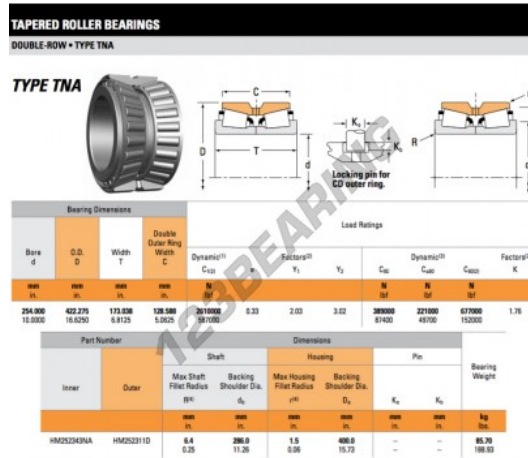

# Tapered roller bearing HM252343NA-HM252311D-TIMKEN - HM252343NA-HM252311D-TIMKEN

<https://www.123bearing.eu/bearing-housing/roller-bearing/tapered/hm252343na-hm252311d-timken>

## PRODUCT FEATURES

Brand	TIMKEN
N° Ean13	3663952374383
Inside diameter	254 mm
Inside diameter	10" inch
Outside diameter	422.275 mm
Outside diameter	16 5/8" inch
Thickness	173.038 mm
Thickness	6 13/16" inch
Packaging	1