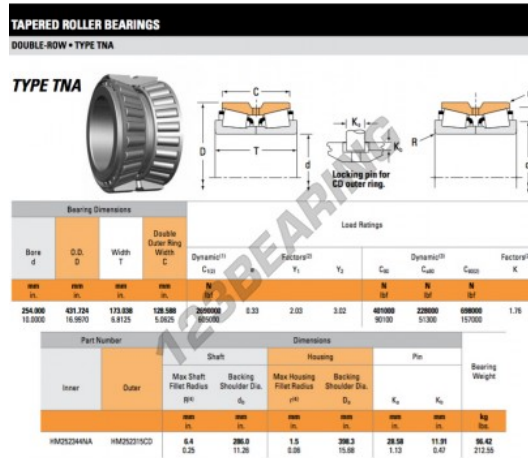

Tapered roller bearing

HM252344NA-HM252315CD-TIMKEN - HM252344NA-HM252315CD-TIMKEN

<https://www.123bearing.eu/bearing-housing/roller-bearing/tapered/hm252344na-hm252315cd-timken>

PRODUCT FEATURES

Brand	TIMKEN
N° Ean13	3663952374390
Inside diameter	254 mm
Outside diameter	431.724 mm
Thickness	173.038 mm
Packaging	1