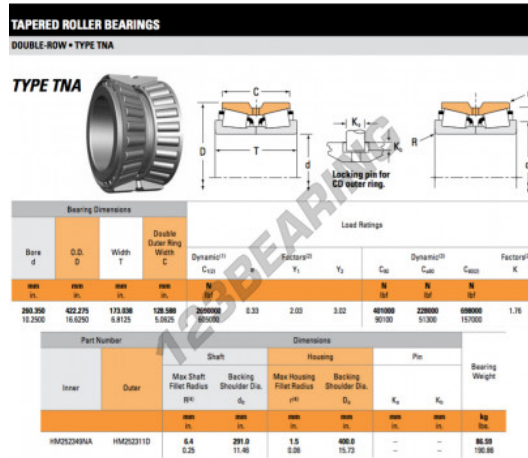

Tapered roller bearing HM252349NA-HM252311D-TIMKEN - HM252349NA-HM252311D-TIMKEN

<https://www.123bearing.eu/bearing-housing/roller-bearing/tapered/hm252349na-hm252311d-timken>

PRODUCT FEATURES

Brand	TIMKEN
N° Ean13	3663952374413
Inside diameter	260.35 mm
Outside diameter	422.275 mm
Thickness	173.038 mm
Packaging	1