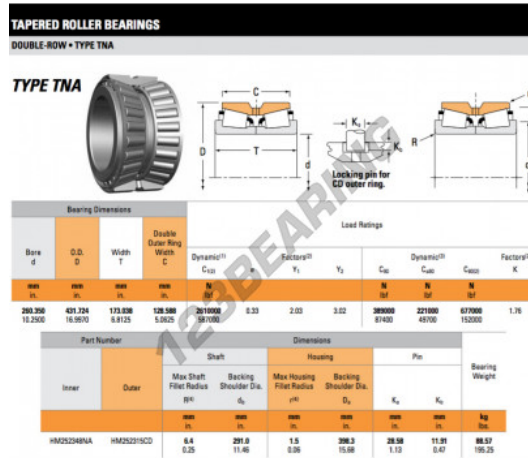

Tapered roller bearing

HM252348NA-HM252315CD-TIMKEN - HM252348NA-HM252315CD-TIMKEN

<https://www.123bearing.eu/bearing-housing/roller-bearing/tapered/hm252348na-hm252315cd-timken>

PRODUCT FEATURES

Brand	TIMKEN
N° Ean13	3663952374444
Inside diameter	260.35 mm
Inside diameter	10 1/4" inch
Outside diameter	431.724 mm
Outside diameter	16.997" inch
Thickness	173.038 mm
Thickness	6 13/16" inch
Packaging	1