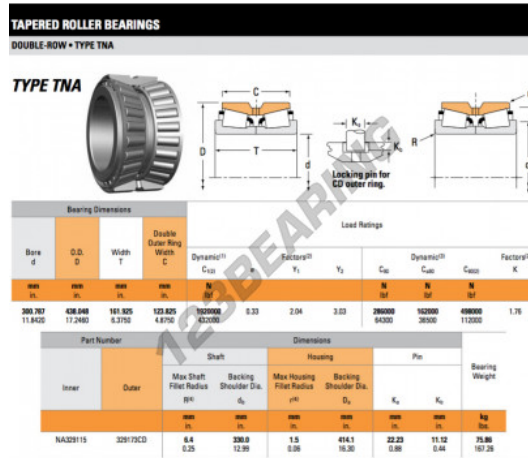

Tapered roller bearing NA329115-329173CD-TIMKEN - NA329115-329173CD-TIMKEN

<https://www.123bearing.eu/bearing-housing/roller-bearing/tapered/na329115-329173cd-timken>

PRODUCT FEATURES

Brand	TIMKEN
N° Ean13	3663952374468
Inside diameter	300.787 mm
Outside diameter	438.048 mm
Thickness	161.925 mm
Packaging	1