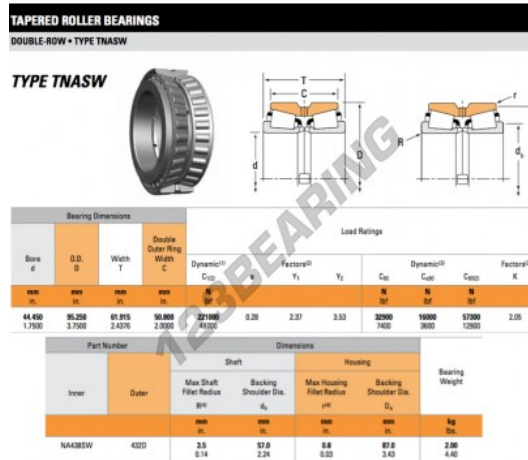

Tapered roller bearing NA438SW-432D-TIMKEN - NA438SW-432D-TIMKEN

https://www.123bearing.eu/bearing-housing/roller-bearing/tapered/na438sw-432d-timken

PRODUCT FEATURES

Brand	TIMKEN
N° Ean13	3663952374635
Inside diameter	44.45 mm
Outside diameter	95.25 mm
Thickness	61.915 mm
Weight	2000 g
Packaging	1