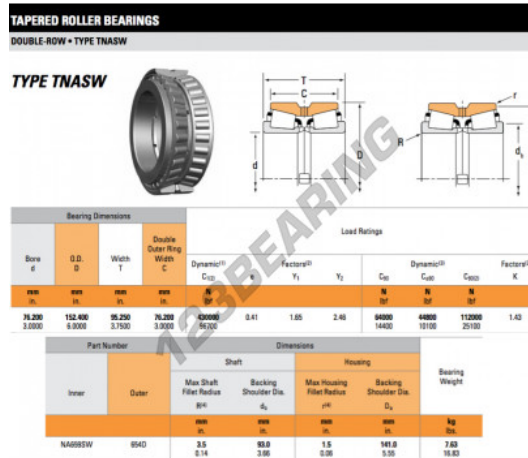

Tapered roller bearing NA659SW-654D-TIMKEN - NA659SW-654D-TIMKEN

https://www.123bearing.eu/bearing-housing/roller-bearing/tapered/na659sw-654d-timken

PRODUCT FEATURES

Brand	TIMKEN
N° Ean13	3663952374710
Inside diameter	76.2 mm
Inside diameter	3" inch
Outside diameter	152.4 mm
Outside diameter	6" inch
Thickness	95.25 mm
Thickness	3 3/4" inch
Packaging	1