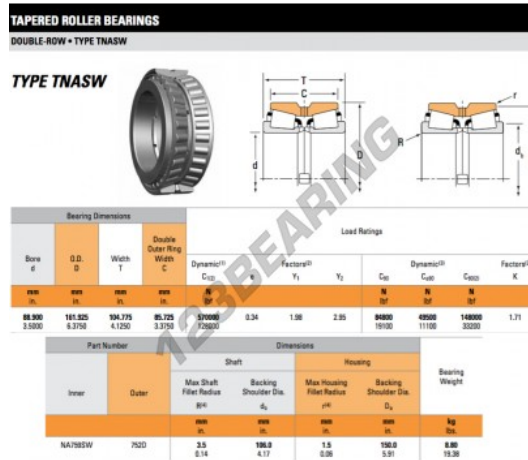

Tapered roller bearing NA759SW-752D-TIMKEN - NA759SW-752D-TIMKEN

https://www.123bearing.eu/bearing-housing/roller-bearing/tapered/na759sw-752d-timken

PRODUCT FEATURES

Brand	TIMKEN
N° Ean13	3663952374741
Inside diameter	88.9 mm
Outside diameter	161.925 mm
Thickness	104.775 mm
Packaging	1