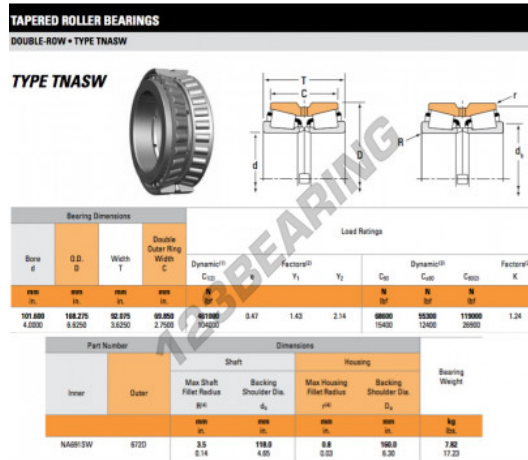

Tapered roller bearing NA691SW-672D-TIMKEN - NA691SW-672D-TIMKEN

https://www.123bearing.eu/bearing-housing/roller-bearing/tapered/na691sw-672d-timken

PRODUCT FEATURES

Brand	TIMKEN
N° Ean13	3663952374772
Inside diameter	101.6 mm
Outside diameter	168.275 mm
Thickness	92.075 mm
Weight	7820 g
Packaging	1