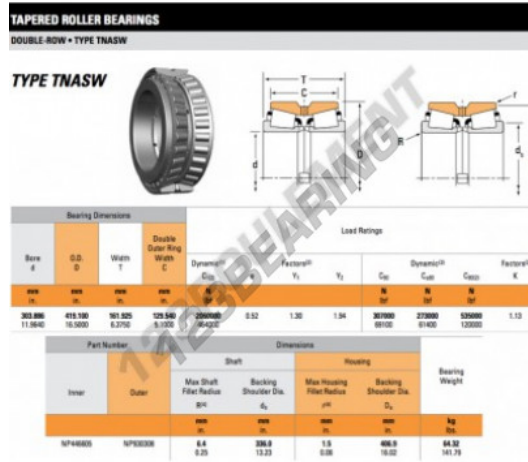

# Tapered roller bearing NP446605-NP930308-TIMKEN - NP446605-NP930308-TIMKEN

<https://www.123bearing.eu/bearing-housing/roller-bearing/tapered/np446605-np930308-timken>

## PRODUCT FEATURES

Brand	TIMKEN
N° Ean13	3663952374796
Inside diameter	303.886 mm
Outside diameter	419.1 mm
Thickness	161.925 mm
Packaging	1

[contact@123bearing.eu](mailto:contact@123bearing.eu)

+33 359 36 04 90