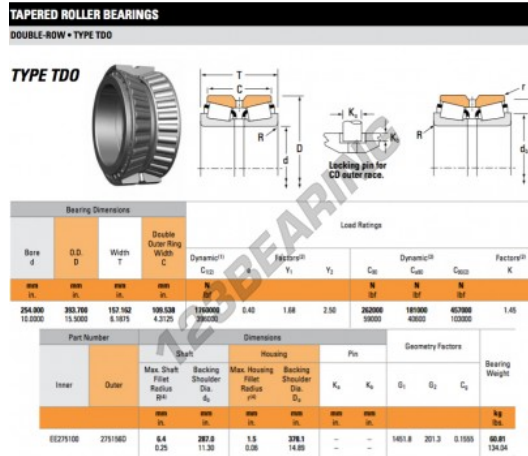

Tapered roller bearing EE275100-275156D-TIMKEN - EE275100-275156D-TIMKEN

<https://www.123bearing.eu/bearing-housing/roller-bearing/tapered/ee275100-275156d-timken>

PRODUCT FEATURES

Brand	TIMKEN
N° Ean13	3663952375090
Inside diameter	254 mm
Inside diameter	10" inch
Outside diameter	393.7 mm
Outside diameter	15 1/2" inch
Thickness	157.162 mm
Thickness	6 3/16" inch
Packaging	1