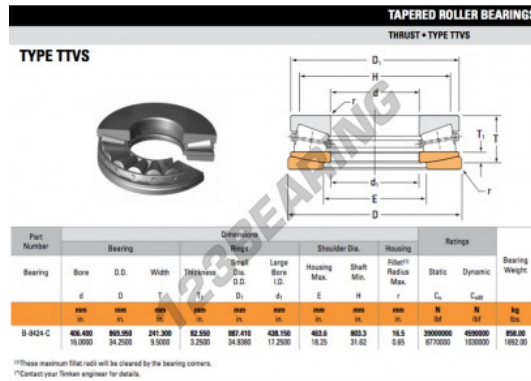

Thrust roller bearing B8424-C-TIMKEN - B8424-C-TIMKEN

<https://www.123bearing.eu/bearing-housing/roller-bearing/thrust/b8424-c-timken>

PRODUCT FEATURES

| | |
|------------------|---------------|
| Brand | TIMKEN |
| N° Ean13 | 3663952376141 |
| Inside diameter | 406.4 mm |
| Outside diameter | 869.95 mm |
| Thickness | 241.3 mm |
| Packaging | 1 |