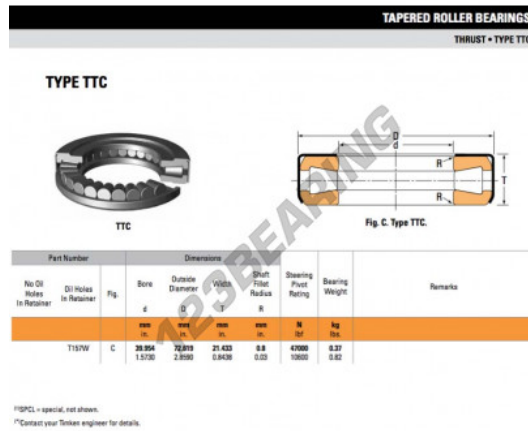

Thrust roller bearing T157W-TIMKEN - T157W-TIMKEN

<https://www.123bearing.eu/bearing-housing/roller-bearing/thrust/t157w-timken>

PRODUCT FEATURES

Brand	TIMKEN
N° Ean13	3663952376899
Inside diameter	39.954 mm
Outside diameter	72.619 mm
Thickness	21.433 mm
Packaging	1