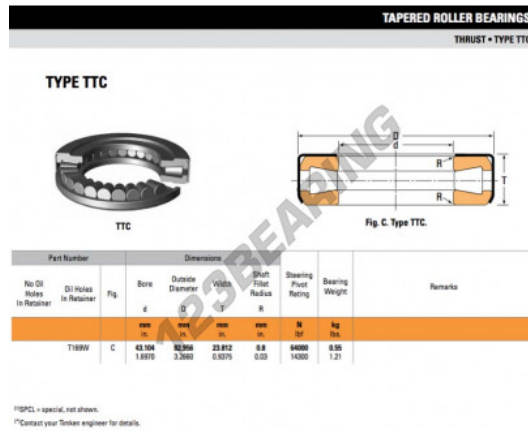

Thrust roller bearing T169W-TIMKEN - T169W-TIMKEN

<https://www.123bearing.eu/bearing-housing/roller-bearing/thrust/t169w-timken>

PRODUCT FEATURES

Brand	TIMKEN
N° Ean13	3663952376943
Inside diameter	43.104 mm
Inside diameter	1.697" inch
Outside diameter	82.956 mm
Outside diameter	3.266" inch
Thickness	23.812 mm
Thickness	15/16" inch
Packaging	1