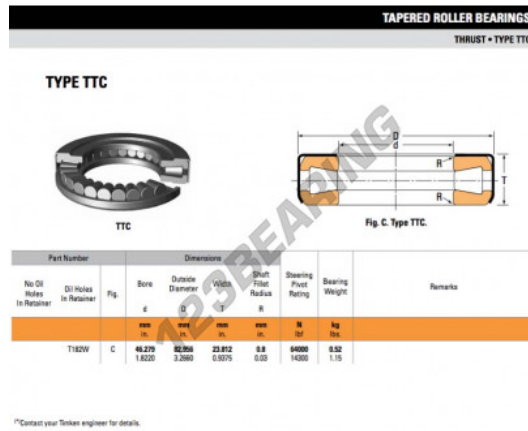

Thrust roller bearing T182W-TIMKEN - T182W-TIMKEN

<https://www.123bearing.eu/bearing-housing/roller-bearing/thrust/t182w-timken>

PRODUCT FEATURES

Brand	TIMKEN
N° Ean13	3663952377032
Inside diameter	46.279 mm
Inside diameter	1.822" inch
Outside diameter	82.956 mm
Outside diameter	3.266" inch
Thickness	23.812 mm
Thickness	15/16" inch
Packaging	1