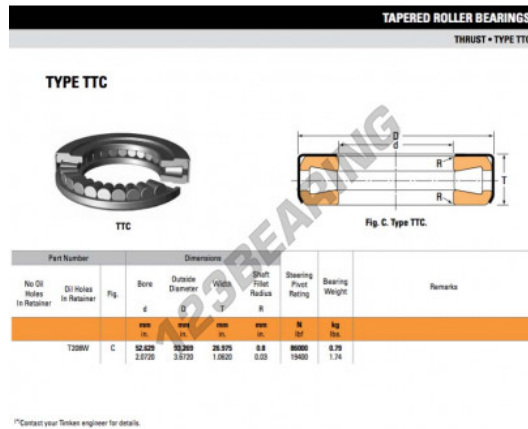

## Thrust roller bearing T208W-TIMKEN - T208W-TIMKEN

<https://www.123bearing.eu/bearing-housing/roller-bearing/thrust/t208w-timken>

### PRODUCT FEATURES

Brand	TIMKEN
N° Ean13	3663952377179
Inside diameter	52.629 mm
Outside diameter	93.269 mm
Thickness	26.975 mm
Packaging	1

[contact@123bearing.eu](mailto:contact@123bearing.eu)

+33 359 36 04 90