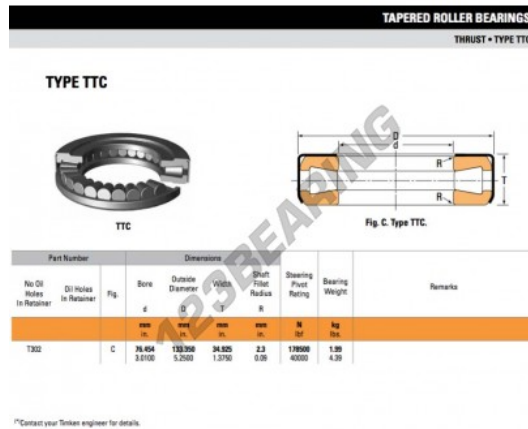

## Thrust roller bearing T302-TIMKEN - T302-TIMKEN

<https://www.123bearing.eu/bearing-housing/roller-bearing/thrust/t302-timken>

### PRODUCT FEATURES

Brand	TIMKEN
N° Ean13	3663952377261
Inside diameter	76.454 mm
Outside diameter	133.35 mm
Thickness	34.925 mm
Packaging	1

[contact@123bearing.eu](mailto:contact@123bearing.eu)

+33 359 36 04 90