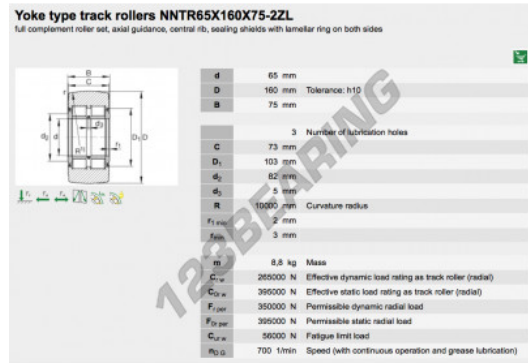

## Roller bearing

## PRODUCT FEATURES

Brand	INA
N° Ean13	4047643241250
Inside diameter	65 mm
Outside diameter	160 mm
Thickness	75 mm
Weight	8850 g
Dynamic load	270 kN
Static load	400 kN
Packaging	-
Standard	-

[contact@123bearing.eu](mailto:contact@123bearing.eu)