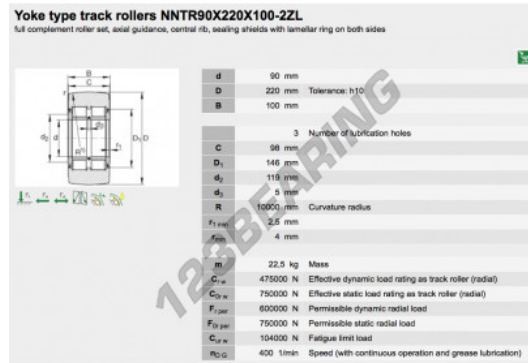

## Roller bearing

## PRODUCT FEATURES

Brand	INA
N° Ean13	3663952380568
Inside diameter	90 mm
Outside diameter	220 mm
Thickness	100 mm
Weight	22500 g
Packaging	1

[contact@123bearing.eu](mailto:contact@123bearing.eu)

+33 359 36 04 90