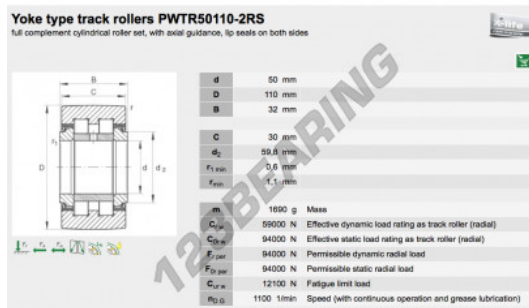

Roller bearing PWTR50110-2RS-INA - PWTR50110-2RS-INA

<https://www.123bearing.eu/bearing-housing/roller-bearing/roller/pwtr50110-2rs-ina>

PRODUCT FEATURES

Brand	INA
N° Ean13	3663952380780
Inside diameter	50 mm
Outside diameter	110 mm
Thickness	32 mm
Packaging	1