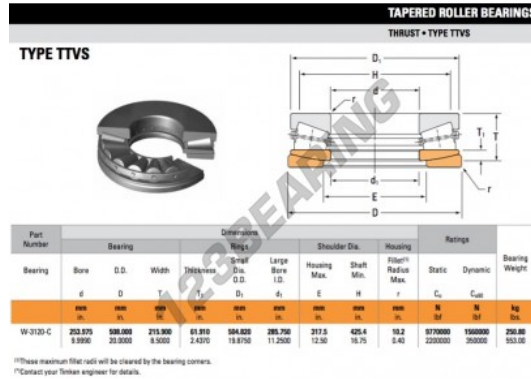

# Thrust roller bearing W3120-C-TIMKEN - W3120-C-TIMKEN

<https://www.123bearing.eu/bearing-housing/roller-bearing/thrust/w3120-c-timken>

## PRODUCT FEATURES

|                  |               |
|------------------|---------------|
| Brand            | TIMKEN        |
| N° Ean13         | 3663952390499 |
| Inside diameter  | 253.975 mm    |
| Outside diameter | 508 mm        |
| Thickness        | 215.9 mm      |
| Packaging        | 1             |