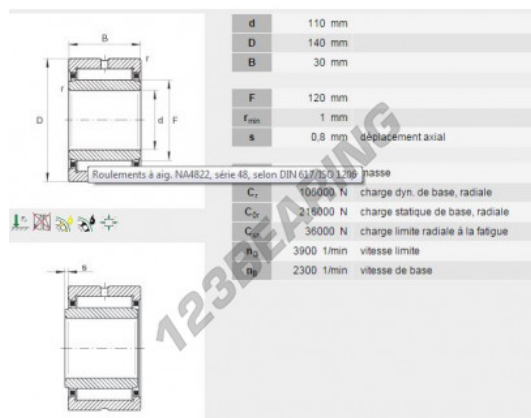

Needle roller bearing NA4822-INA - NA4822-INA

<https://www.123bearing.eu/bearing-housing/needle-roller-bearing/needle/na4822-ina>

PRODUCT FEATURES

Brand	INA
N° Ean13	3663952062945
Inside diameter	110 mm
Outside diameter	140 mm
Thickness	30 mm
Packaging	1