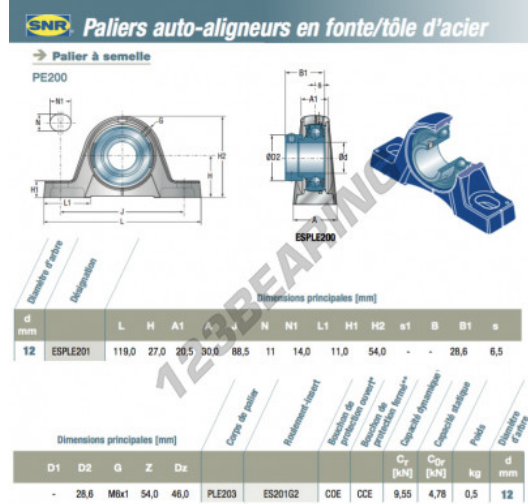

Housed bearing 2 bolts ESPLE201-SNR - ESPLE201-SNR

<https://www.123bearing.eu/bearing-housing/housed-bearing/cast-iron-housed-bearing-2/esple201-snr>

PRODUCT FEATURES

Brand	SNR
N° Ean13	3663952422220
Shaft diameter	12 mm
No. of fasteners	2
Tightening	Eccentric locking ring
Mounting center distance	88.5 mm
Material	cast iron
Packaging	1